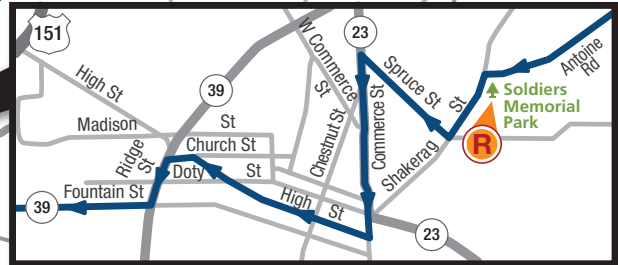

Emergency : Dial 911
Ride Central : 608-553-2630