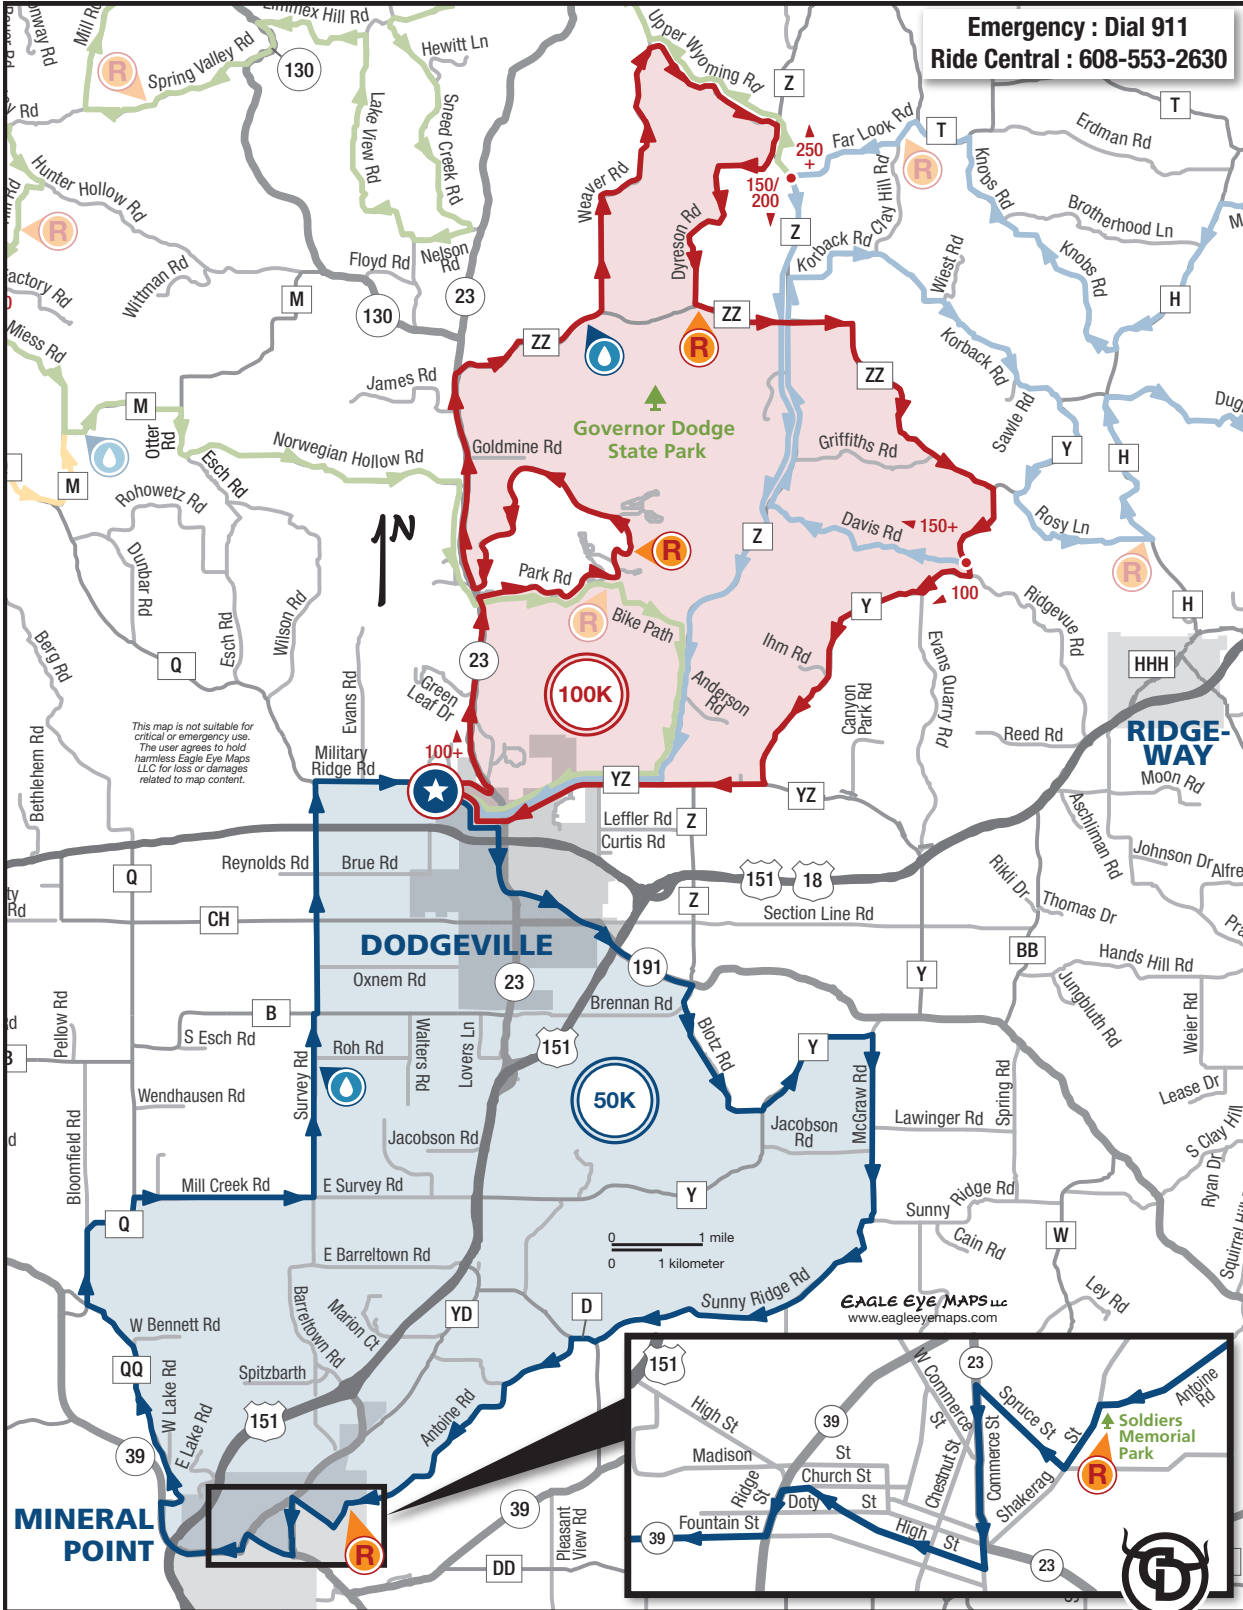

Emergency : Dial 911
Ride Central : 608-553-2630

MINERAL POINT

EAGLE EYE MAPS LLC
www.eagleeyemaps.com