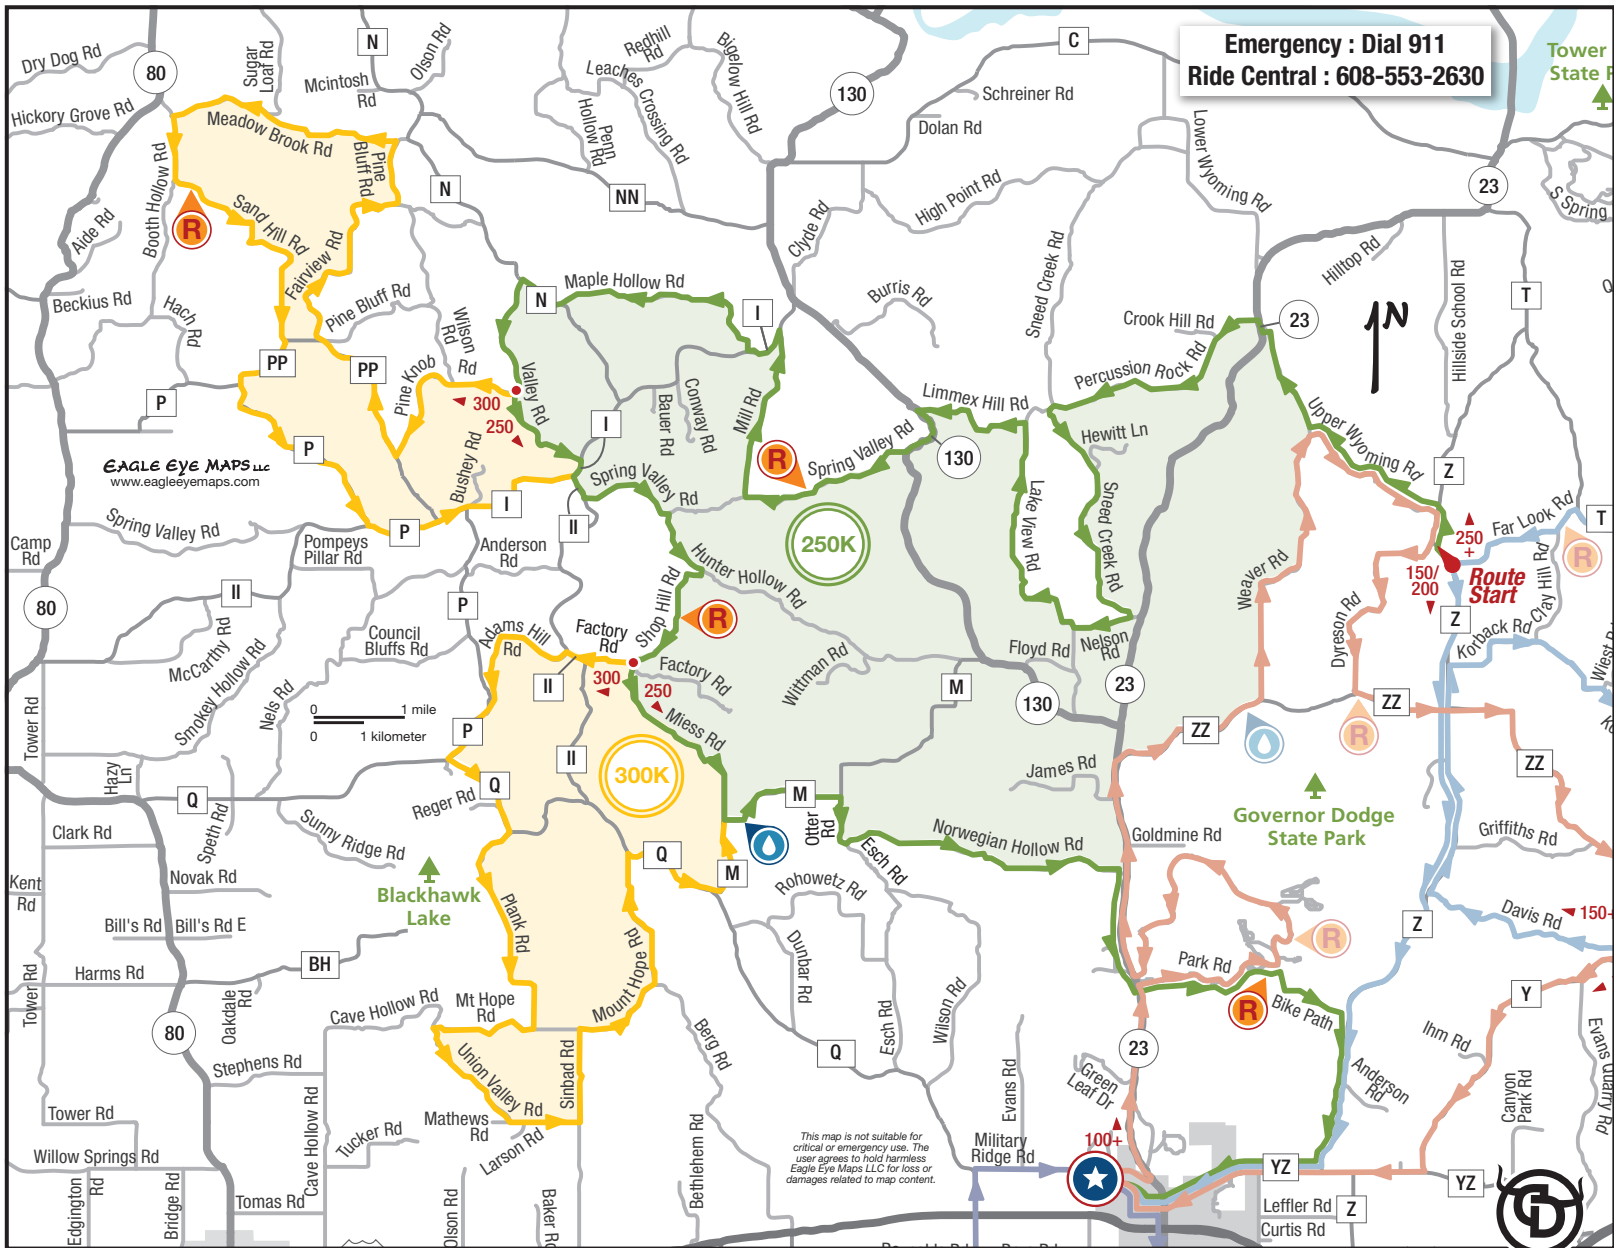

Emergency : Dial 911
Ride Central : 608-553-2630

EAGLE EYE MAPS LLC
www.eagleeyemaps.com

0 1 mile
0 1 kilometer